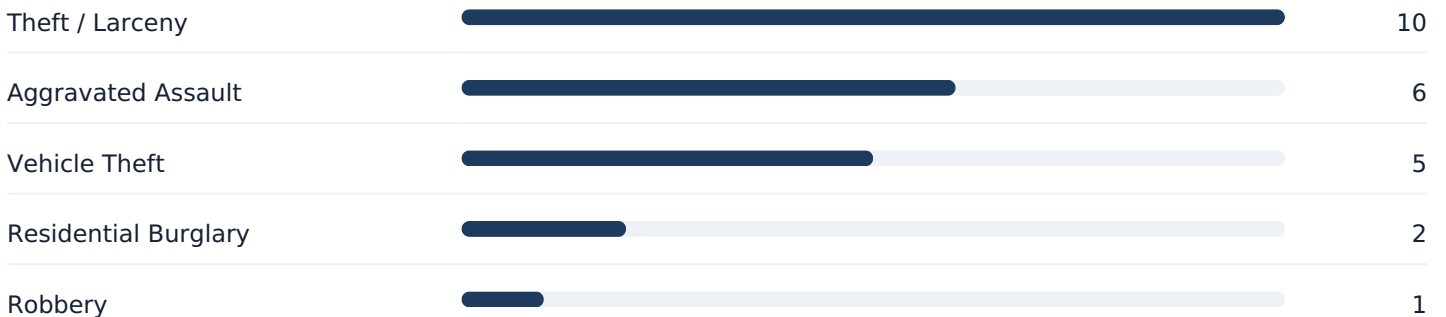

## Report Summary

This city-specific sample shows the same report structure customers receive after running an address search. Incident rows use recent official public records for Tampa, FL where available.

24

INCIDENTS

5

CRIME TYPES

Theft / Larceny

TOP TYPE

## Crime Type Breakdown

## Recent Incident Preview

DATE	TYPE	LOCATION	INCIDENT
Feb 27, 2026	Vehicle Theft	N 12th St & E Hillsborough Ave, Tampa, FL	2026119530
Feb 27, 2026	Theft / Larceny	N Dale Mabry Hwy & W North B St, Tampa, FL	2026118529
Feb 27, 2026	Robbery	N 43rd St & Kenneth Ct, Tampa, FL	2026118165
Feb 27, 2026	Aggravated Assault	N Branch Ave & E Kirby St, Tampa, FL	2026118070
Feb 27, 2026	Aggravated Assault	N 24th St & E McBerry St, Tampa, FL	2026117990
Feb 27, 2026	Residential Burglary	Matador Ct & Mission Ct, Tampa, FL	2026117860
Feb 27, 2026	Aggravated Assault	E Polk St & N Tampa St, Tampa, FL	2026117703
Feb 27, 2026	Theft / Larceny	E 109th Ave & N Nebraska Ave, Tampa, FL	2026116984
Feb 26, 2026	Vehicle Theft	Gramercy Ln & Midtown Dr, Tampa, FL	2026117505
Feb 26, 2026	Residential Burglary	N 21st St & E Genesee St, Tampa, FL	2026117368
Feb 26, 2026	Theft / Larceny	Monterey Ct & Sonora Ct, Tampa, FL	2026117329
Feb 26, 2026	Theft / Larceny	W Cass St & N Church Ave, Tampa, FL	2026116505
Feb 26, 2026	Vehicle Theft	N 46th St & E Whiteway Dr, Tampa, FL	2026116092
Feb 26, 2026	Vehicle Theft	W Tyler St & N Wc Macinnes Pl, Tampa, FL	2026115879
Feb 26, 2026	Theft / Larceny	W Country Club Ave & S Crescent Dr, Tampa, FL	2026114436
Feb 25, 2026	Theft / Larceny	W San Miguel St & S West Shore Blvd, Tampa, FL	2026800053
Feb 25, 2026	Vehicle Theft	E Polk St & N Tampa St, Tampa, FL	2026114487
Feb 25, 2026	Theft / Larceny	N Branch Ave & E Violet St, Tampa, FL	2026113828