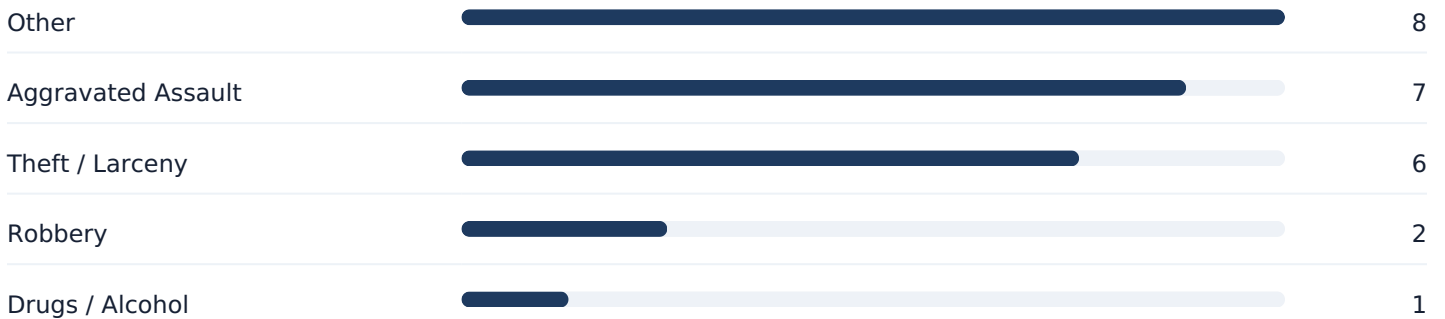

Pittsburgh, PA Sample Crime Report

Example address: 1234 Penn Avenue, Pittsburgh, PA • 1 mile radius • Nov 9, 2023 to Nov 19, 2023

SAMPLE PDF

Report Summary

This city-specific sample shows the same report structure customers receive after running an address search. Incident rows use recent official public records for Pittsburgh, PA where available.

Crime Type Breakdown

Recent Incident Preview

DATE	TYPE	LOCATION	INCIDENT
Nov 19, 2023	Aggravated Assault	500 Block Liberty AV Pittsburgh, PA 15222, Pittsburgh, PA	23183156
Nov 18, 2023	Aggravated Assault	500 Block Liberty AV Pittsburgh, PA 15222, Pittsburgh, PA	23183137
Nov 14, 2023	Robbery	900 Block Liberty AV Pittsburgh, PA 15222, Pittsburgh, PA	23180609
Nov 13, 2023	Other	3rd AV & Smithfield ST Pittsburgh, PA 15222, Pittsburgh, PA	23180306
Nov 13, 2023	Other	Wood ST & 3rd AV Pittsburgh, PA 15222, Pittsburgh, PA	23180447
Nov 13, 2023	Other	Liberty AV & 5th AV Pittsburgh, PA 15222, Pittsburgh, PA	23180410
Nov 13, 2023	Theft / Larceny	400 Block Wood ST Pittsburgh, PA 15222, Pittsburgh, PA	23180395
Nov 13, 2023	Aggravated Assault	800 Block Penn AV Pittsburgh, PA 15222, Pittsburgh, PA	23180394
Nov 12, 2023	Other	400 Block Fort Duquesne BL Pittsburgh, PA 15222, Pittsburgh, PA	23179928
Nov 12, 2023	Theft / Larceny	100 Block 7th ST Pittsburgh, PA 15222, Pittsburgh, PA	23180150
Nov 12, 2023	Other	100 Block 6th ST Pittsburgh, PA 15222, Pittsburgh, PA	23179515
Nov 12, 2023	Other	10th ST & Penn AV Pittsburgh, PA 15222, Pittsburgh, PA	23179796
Nov 11, 2023	Theft / Larceny	300 Block 5th AV Pittsburgh, PA 15222, Pittsburgh, PA	23179278
Nov 11, 2023	Other	Wood ST & 3rd AV Pittsburgh, PA 15222, Pittsburgh, PA	23179257