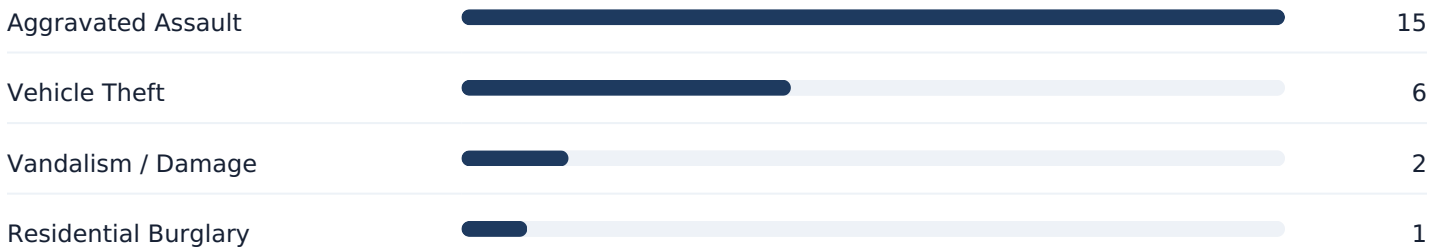

## Report Summary

This city-specific sample shows the same report structure customers receive after running an address search. Incident rows use recent official public records for Milwaukee, WI where available.

24

INCIDENTS

4

CRIME TYPES

Aggravated Assault

TOP TYPE

## Crime Type Breakdown