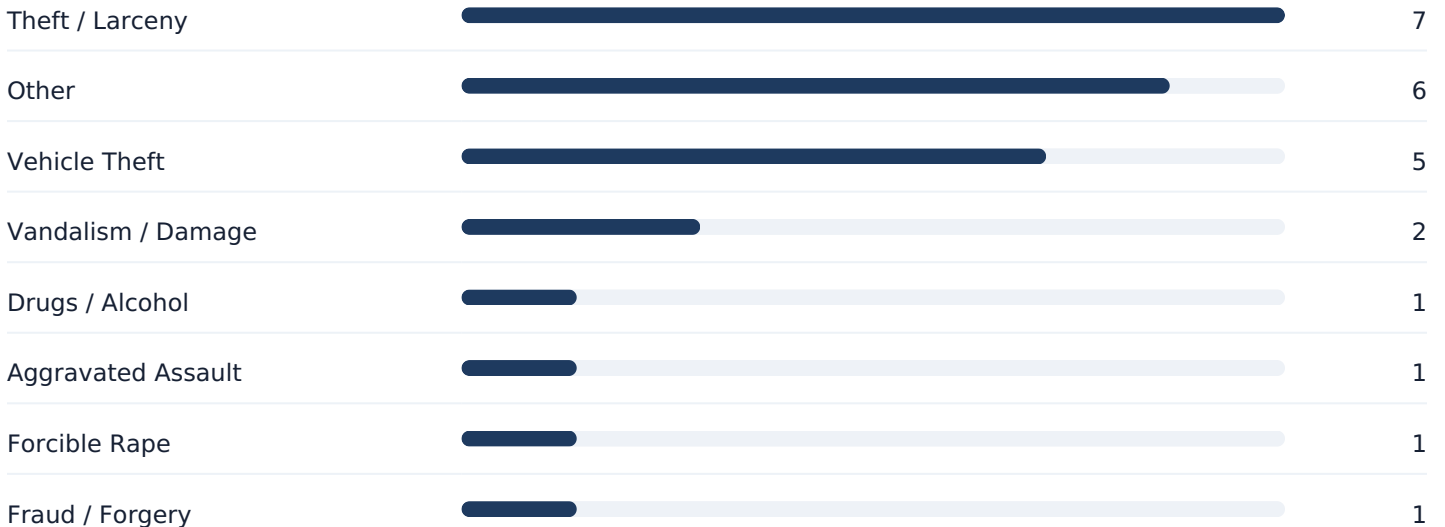

Kansas City, MO Sample Crime Report

Example address: 1234 Main Street, Kansas City, MO • 1 mile radius • Dec 31, 2023 to Dec 31, 2023

SAMPLE PDF

Report Summary

This city-specific sample shows the same report structure customers receive after running an address search. Incident rows use recent official public records for Kansas City, MO where available.

24

INCIDENTS

8

CRIME TYPES

Theft / Larceny

TOP TYPE

Crime Type Breakdown

Recent Incident Preview

DATE	TYPE	LOCATION	INCIDENT
Dec 31, 2023	Other	1500 WALNUT ST, Kansas City, MO	8826377747568701760
Dec 31, 2023	Other	2000 E 35TH ST, Kansas City, MO	2419488811417925717
Dec 31, 2023	Other	100 E 13TH ST, Kansas City, MO	6821116945736821448
Dec 31, 2023	Vehicle Theft	8700 N CHESTNUT AVE, Kansas City, MO	2374622829506666981
Dec 31, 2023	Vehicle Theft	4600 HARRISON ST, Kansas City, MO	465445466317923180
Dec 31, 2023	Theft / Larceny	13600 WASHINGTON ST, Kansas City, MO	7452552255798408337
Dec 31, 2023	Theft / Larceny	25TH ST and FOREST AVE, Kansas City, MO	998218805307849461
Dec 31, 2023	Other	5300 NW 64TH ST, Kansas City, MO	3720598197222934589
Dec 31, 2023	Theft / Larceny	5700 E 84TH TER, Kansas City, MO	2025991235931268019
Dec 31, 2023	Theft / Larceny	8500 N BOARDWALK AVE, Kansas City, MO	4923039007826118361
Dec 31, 2023	Other	BANNISTER RD and BLUE RIVER RD, Kansas City, MO	8143105600322247682
Dec 31, 2023	Vandalism / Damage	2400 GRAND BLVD, Kansas City, MO	5940085269891877696
Dec 31, 2023	Vehicle Theft	1800 MADISON AVE, Kansas City, MO	1406960603695541982

DATE	TYPE	LOCATION	INCIDENT
Dec 31, 2023	Drugs / Alcohol	E 51ST ST and TROOST AVE, Kansas City, MO	8151229706419519685
Dec 31, 2023	Vandalism / Damage	8600 BUCKINGHAM LN, Kansas City, MO	1601270836240747013
Dec 31, 2023	Other	2600 NW 68TH ST, Kansas City, MO	8819026396014632415
Dec 31, 2023	Aggravated Assault	1700 E 18TH ST, Kansas City, MO	1414800111234741668
Dec 31, 2023	Theft / Larceny	300 WESTPORT RD, Kansas City, MO	142629136889561929